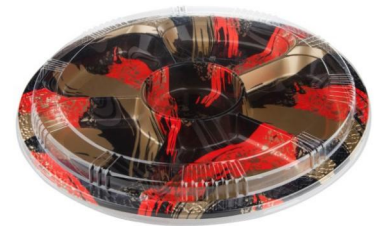

DPP0098 ₺ 200 [1]
2 Compartment Disposable Box
PP+PET (125x180x40 mm) (50
Set)

DPP0075 ₺ 350 [8]
3 Compartment Disposable Food
Container (50 Sets)

DPP0081 ₺ 225 [12]
4 Compartment Disposable Food
Container (25 Sets)

DPP0076 ₺ 1,000 [2]
5 Compartment Disposable
Bento Box (100 Sets)

DPP0077 ₺ 325 [8]
5 Compartment Disposable
Large Bento Box (25 Sets)

DPP0074 ₺ 650 [1]
Disposable Food Container (100
Sets)