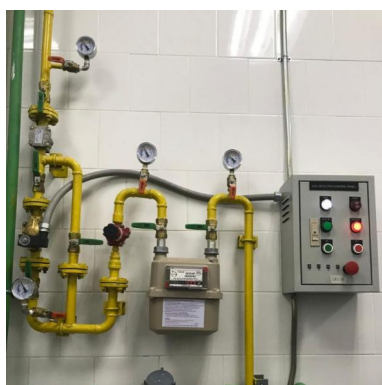

Code	Product List	Price	Pack
KAS0031	Bypass solenoid shut off valve+Electrical installation (10 m)	฿ 35,000	[1]
KAS0032	Bypass solenoid shut off valve+Electrical installation (15 m)	฿ 37,800	[1]
KAS0033	Bypass solenoid shut off valve+Electrical installation (20 m)	฿ 42,000	[1]