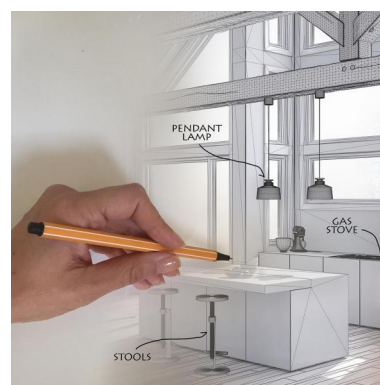

KAS0035 ₪ 300 [1]
Kitchen design: Gas Exhaust and Utility (p/m²)