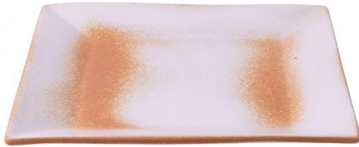

CRM0687 ₺ 240 [1]
Round Plate 12" (Tensho)

CRM0683 ฿ 60 [1]
Round Plate 6" (Tensho)

CRM0684 ฿ 80 [1]
Round Plate 7" (Tensho)

CRM0694 ฿ 240 [1]
Round Salad Plate 10.25"
(Tensho)

CRM0695 ฿ 220 [1]
Soup Plate 9" (Tensho)