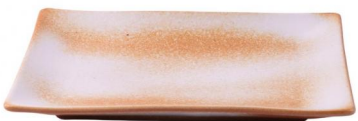

CRM0706   ₺ 280 [1]
Rectangle Plate 12" (Tensho)