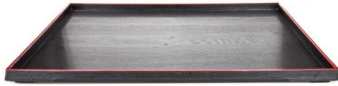

Code	Product List	Price	Pack
ABS0028	Red Rimmed Tray 32x23 cm (Black)	฿ 150	[50]
ABS0027	Red Rimmed Tray 39x29.5 cm (Black)	฿ 220	[30]
ABS0024	Red Rimmed Tray 45x31.5 cm (Black)	฿ 250	[20]